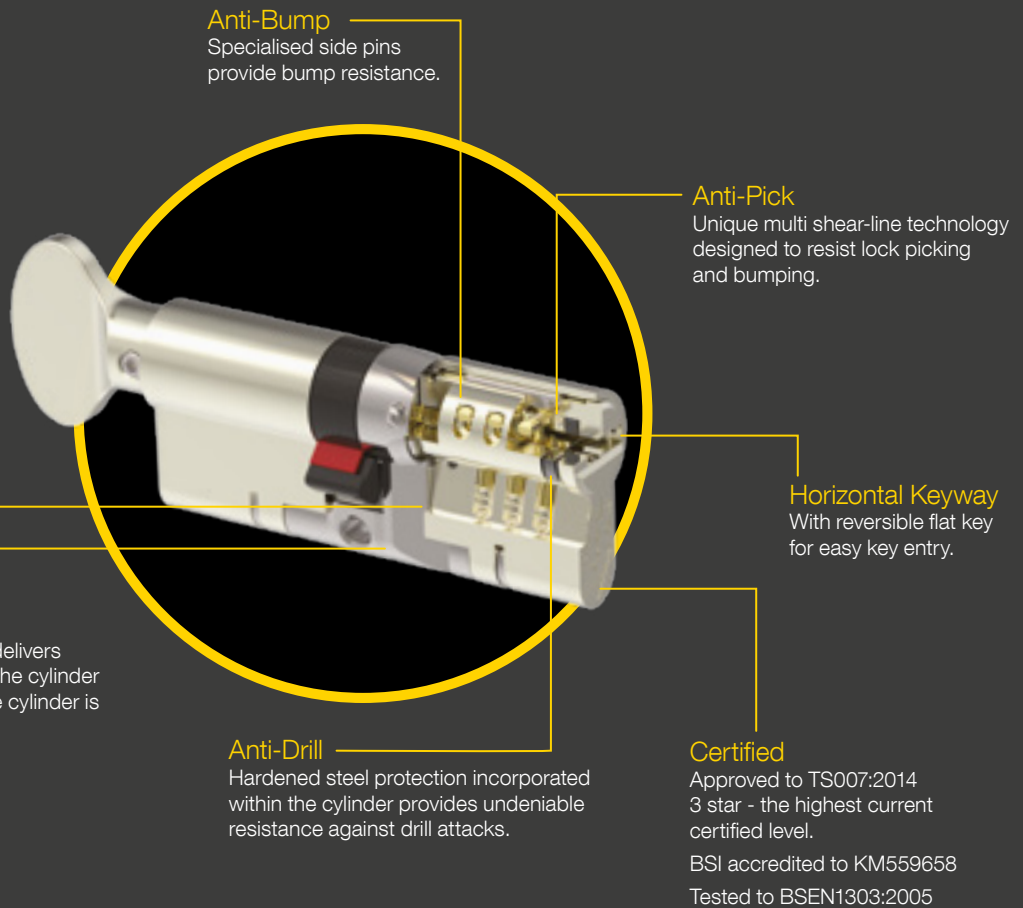

The world's favourite lock since 1843

Yale Platinum 3 Star Kitemarked Anti-Snap Cylinder

Designed to deter even the most determined intruders.

- TS007:2014 3 star accredited
- Anti-snap, anti-pick, anti-bump, anti-drill and anti-screw
- Sacrificial external side to defend against snap attacks
- Advanced multi-pin tumbler mechanism
- BSI-approved re-pinning available with kitemark accreditation
- Secured by Design approved
- 10 year guarantee

Replacement key ordering and management made easier at www.yalekeysonline.co.uk

Anti-Snap

A small section of the cylinder is sacrificed under attack, leaving the remainder of the cylinder intact and your door safely locked.

Anti-Bump

Specialised side pins provide bump resistance.

Anti-Pick

Unique multi shear-line technology designed to resist lock picking and bumping.

Horizontal Keyway

With reversible flat key for easy key entry.

Inner Strength

The dedicated central bridge delivers unparalleled inner strength to the cylinder providing protection even if the cylinder is attacked from the outside.

Anti-Drill

Hardened steel protection incorporated within the cylinder provides undeniable resistance against drill attacks.